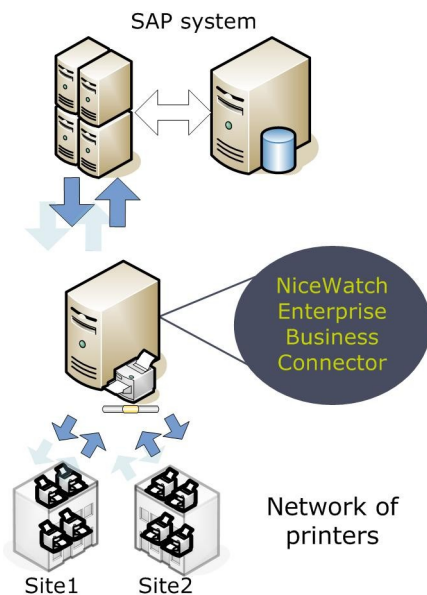

SAP[®] Certified
Integration with SAP Applications

SAP Certified Barcode and RFID Label Printing Solutions

For SAP users

- Complete independence when performing trivial labeling changes
- Minimized system maintenance distractions
- Human and technical errors are resolved faster and more efficiently
- Occasional configuration changes are performed quickly and easily

www.nicelabel.com

NiceLabel

the professional
labeling software

For SAP-run businesses who need to print labels directly from SAP® applications, NiceWatch Enterprise Business Connector is a certified device controller that directly connects to your data and prints it on any label printer.

Eliminating the need for programming, NiceWatch Enterprise Business Connector allows you to quickly choose your label design and then print the label exactly as you wanted it.

DESIGN A LABEL IN MINUTES, CLICK A BUTTON IN SAP, AND NEVER WORRY ABOUT IT AGAIN

NiceWatch Enterprise Business Connector includes a graphical designer which allows the user to quickly and efficiently perform layout changes or create new labels.

SAP CERTIFIED INTERFACE

SAP-run enterprises demand that all their business processes run from their powerful ERP platform.